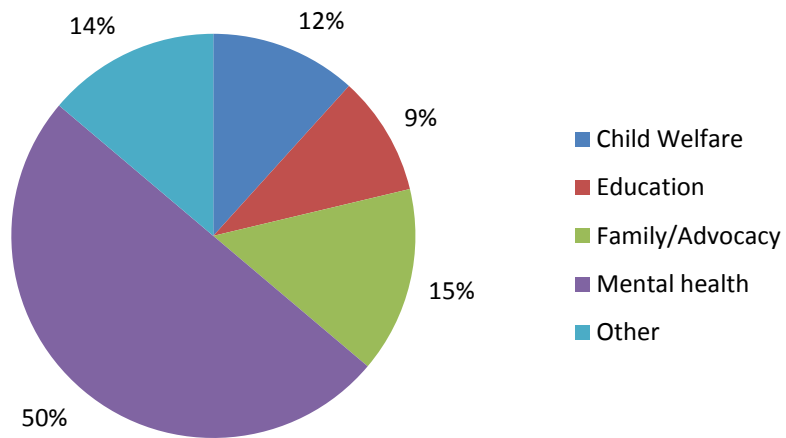

NWI WEBINAR #9 POLL QUESTIONS
National Wraparound Initiative Webinar Series:
Integrating Wraparound into Schools

What org/agency type do you work primarily in:

Are you trained and experienced in how to facilitate function-based behavior Interventions?

Are you already familiar with the wraparound process?