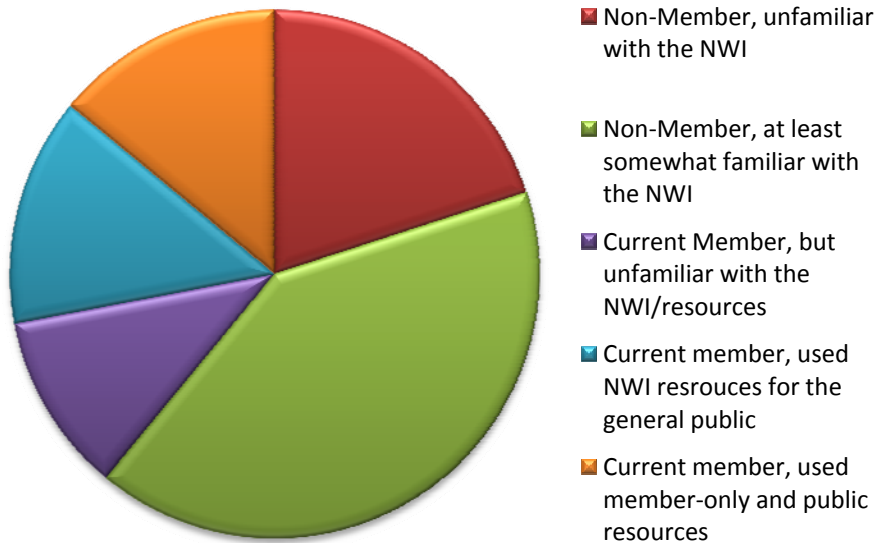

NWI WEBINAR #14 POLL QUESTIONS  
 National Wraparound Initiative Webinar Series:  
 What's the NWI Doing, and How Can the NWI Support Your Work

Are you... (pick the one that describes you best:)

What best describes your approach to workforce development for your wraparound staff (e.g., facilitators, parent partners):